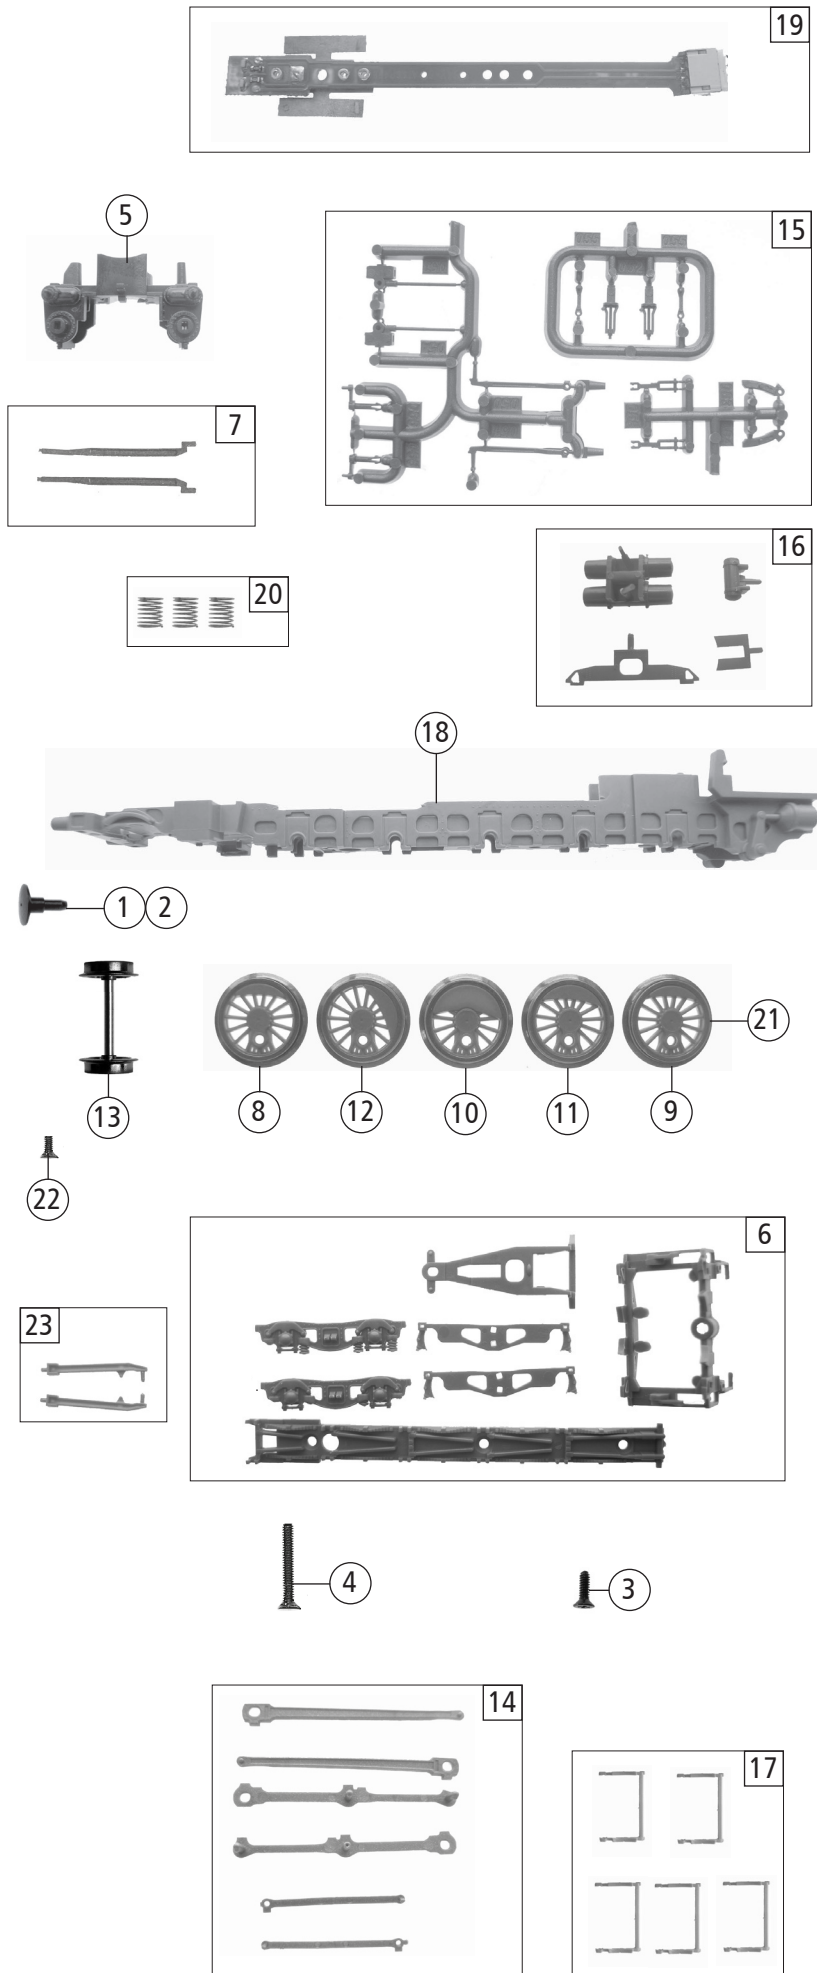

Pos. Nr. Pos.no.	Beschreibung Description	Art.-Nr. Art.no.	Preisgruppe Price bracket
36021	DR BR 44	=	
36022		=	🔊
1	Puffer rund flach Buffer round flat	107658	5
2	Puffer rund gewölbt Buffer round curved	107659	5
3	SK-Schraube M1,6x5 SK-Screw M1,6x5	115317	4
4	SK-Schraube M1,6x16/6 SK-Screw M1,6x16/6	123585	3
5	Zylinderblock lackiert Cylinder block painted	129029	10
6	TS-Vorlaufgestell, Lokboden, Steuerrahmen Part set bogie frame, loc.chassis, control frame	126581	13
7	Kreuzkopfführung links+rechts Cross-head guidance	139723	9
8	Kuppelradsatz kleines Gewicht Coupled wheelset small weight	126587	11
9	Radsatz kleines Gewicht Wheelset small weight	126588	12
10	Treibradsatz grosses Gewicht Driving wheelset big weight	126589	11
11	Kuppelradsatz mittleres Gewicht Coupled wheelset middle weight	126590	11
12	Kuppelradsatz m.mittl.versetztem Gewicht Coupled wheelset w.middle shifted weight	126591	12
13	Vorlaufradsatz Pony truck wheelset	126592	9
14	TS-Kuppelstangen Part set coupling rods	139724	15
15	TS-Steuerung Parts set reversing gear	139722	10
16	TS-Luftkessel, Stützteile Part set of air tank, support parts	126599	6
17	Bremsbackensatz Brake shoes set	126600	7
18	Lokgrundrahmen Loco basic frame	141173	16
19	Lokplatine kpl.m. LED Printed circuit board complete for loco w.LED	126607	27
20	TS-Federn Part set springs	126616	9
21	Haftringsatz 10Stk. Set w. traction tyres 10pieces	129040	10
22	SK-Schraube M1,6x3 mm SK-Screw M1,6x3 mm	125023	3
23	TS-Steuerungsträger Part set of reversing gear bearing	126831	9