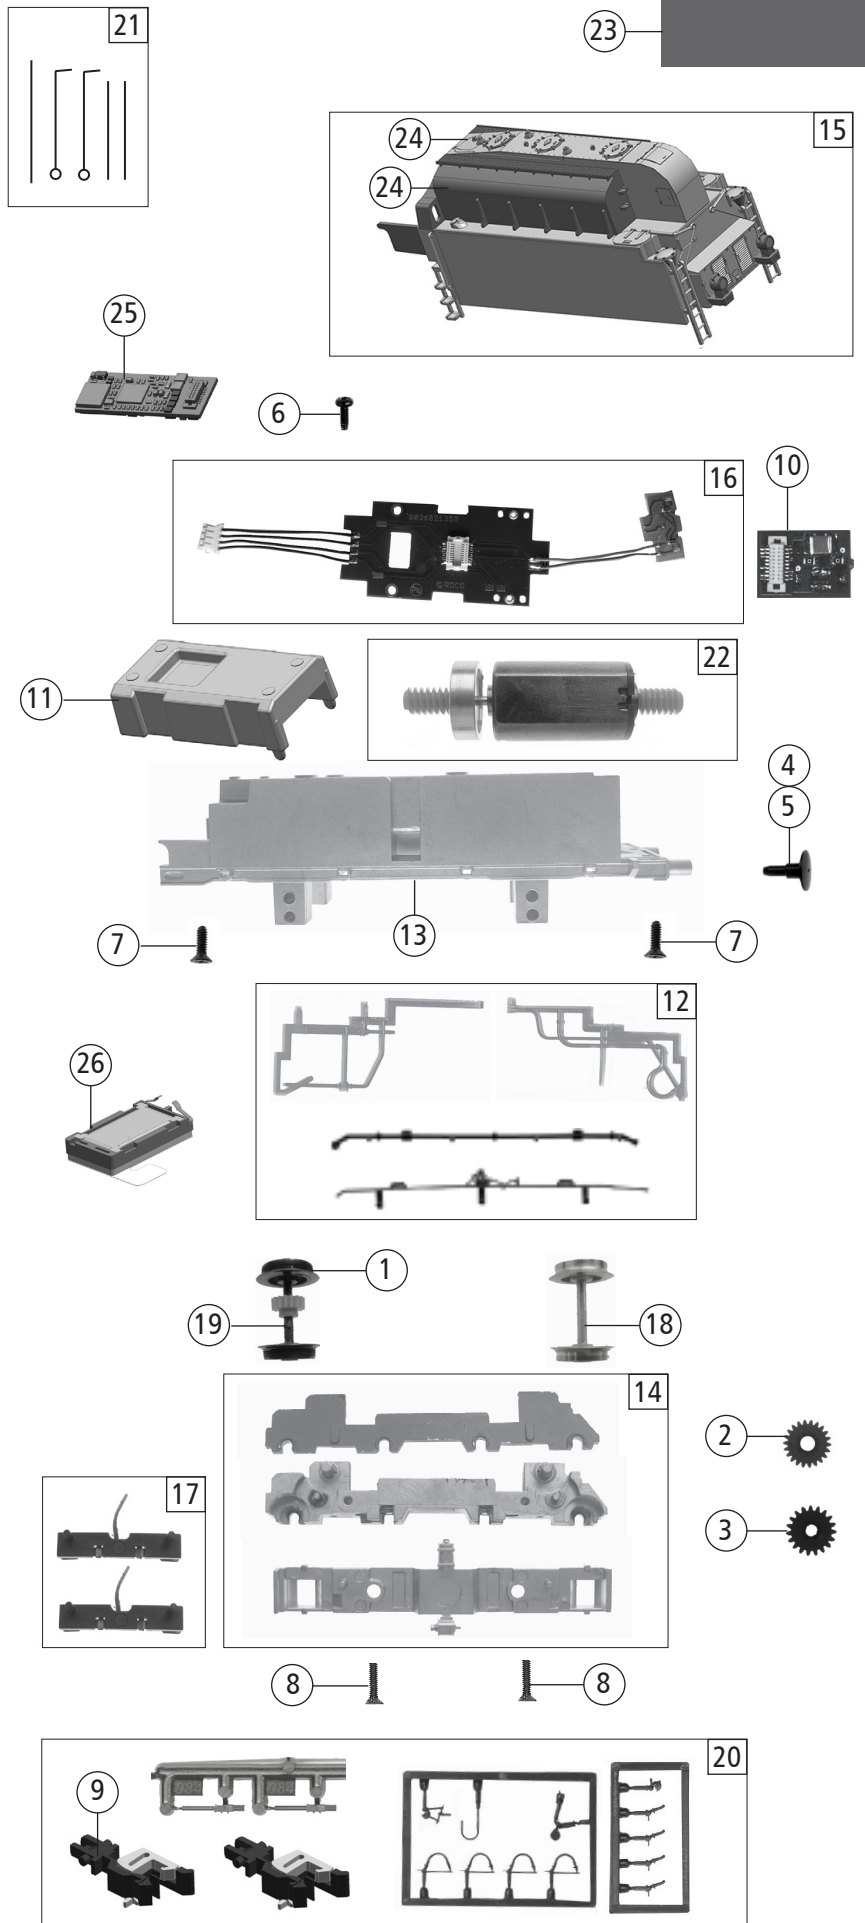

Pos. Nr. Pos.no.	Beschreibung Description	Art.-Nr. Art.no.	Preisgruppe Price bracket
36021	DR BR 44	=	
36022		=	🔊
1	Hafringsatz 10Stk. 7,8mm Set with traction tyres 10pieces 7,8mm	85617	10
2	Schneckenzahnrad Z=22/12 M=0,3 Worm gear wheel Z=22/12 M=0,3	86482	4
3	Zahnrad Z=19 Gear wheel Z=19	86499	3
4	Puffer rund flach Buffer round flat	107658	5
5	Puffer rund gewölbt Buffer round curved	107659	5
6	GF-Schraube M1,6x4 mm Self-tapping screw M1,6x4 mm	114850	3
7	SK-Schraube M1,6x5 mm SK-Screw M1,6x5 mm	115317	4
8	Schraube M2x8 mm Screw M2x8 mm	120189	3
9	Profi Kupplung Profi coupling	131014	8
10	Brückenstecker Connector	141134	19
11	Tendergewicht Oberteil Tender ballast upper part	141176	6
12	TS-Tender-Führerhausleitungen Part set for tender and wires for driver's cab	126595	6
13	Tendergrundrahmen Tender basic frame	141178	12
14	Getriebesatz 3-teilig Gear set 3-parts	126603	11
15	Tendergehäuse kpl. Tender body complete	141174	13
16	Tenderplatine kpl. Printed circuit board assembly for tender	141125	25
17	Tenderkontakthalter kpl.mit Litzen Tender contact support complete w.leads	126621	8
18	Tenderradsatz o. Hafring o. Zahnrad Tender wheelset w/o gear w/o traction tyres	126623	10
19	Tenderradsatz m. Hafring m. Zahnrad Tender wheelset w.gear wheel w.traction tyres	126624	12
20	Zurüstbeutel Bag with accessories	126630	10
21	TS - Tendergriffstangen+Federn Part set tender handles and springs	126631	10
22	Motor Motor	126622	28
23	Schaumstoff für Schalldämmung Anti-noise foam material	126838	4
24	Kohlestaubbunker Coaldust reservoir	141175	9
Sound			
25	Sounddecoder Sound-decoder	141185	39
26	Lautsprecher Loudspeaker	138915	16

Ersatzteile erhalten Sie direkt unter www.roco.cc, bei Ihrem Fachhändler oder Ihrer Landesvertretung.
Spare parts can be ordered directly at www.roco.cc and from your local dealer or country representative.